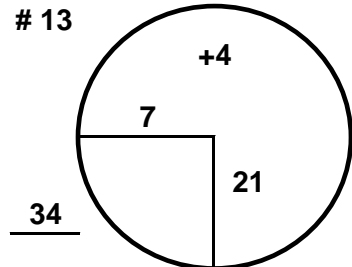

HOLE LOCATIONS

Pinehurst

Tournament

PGA National Club Championship

Course

The Golf Club at No.6

Date

03/13/2021

1

7

13

2

8

14

3

9

15

4

10

16

5

11

17

6

12

18

HOLE PLACEMENTS ARE MEASURED IN YARDS